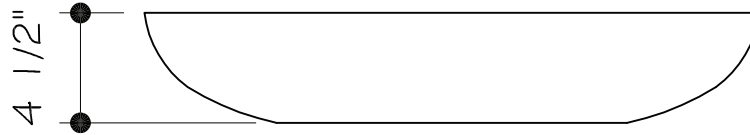

VIGO Glass Rectangular Vessel Bathroom Sink in Wooden Brown
VG07046

FRONT VIEW