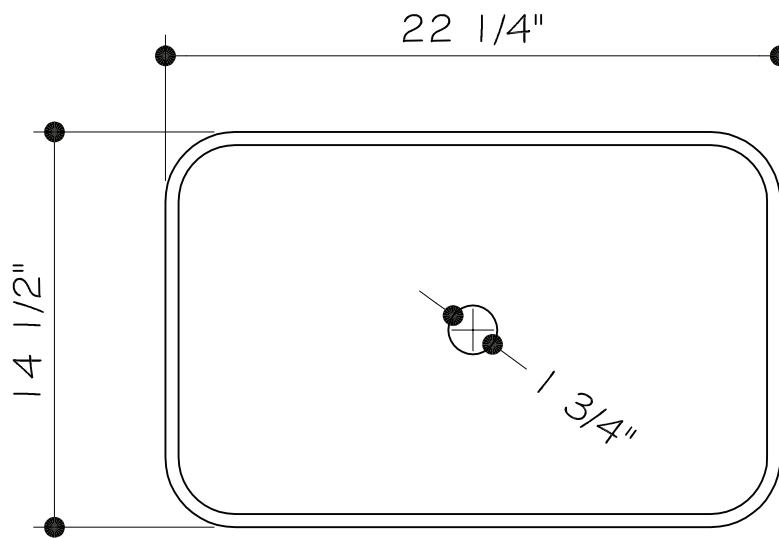

VIGO Glass Rectangular Vessel Bathroom Sink in Wooden Brown
 VG07046

MEASUREMENTS	
Overall Length	22 1/4"
Overall Height	4 1/2"
Overall Width	14 1/2"
Sink Hole Diameter	1 3/4"

PRODUCT FEATURES
<ul style="list-style-type: none"> • 1 3/4" drain opening • Handmade Sink • Scratch resistant • Solid tempered glass construction • Above counter installation • Protected by VIGO's Limited Lifetime Warranty

FRONT VIEW

TOP VIEW

NOTE: DRILL HOLE SIZE IN COUNTER TOP \varnothing 1 3/4"
GLASS THICKNESS 1/2"
GLASS DIAMETER AND HEIGHT MAY VARY UP TO 1/2"